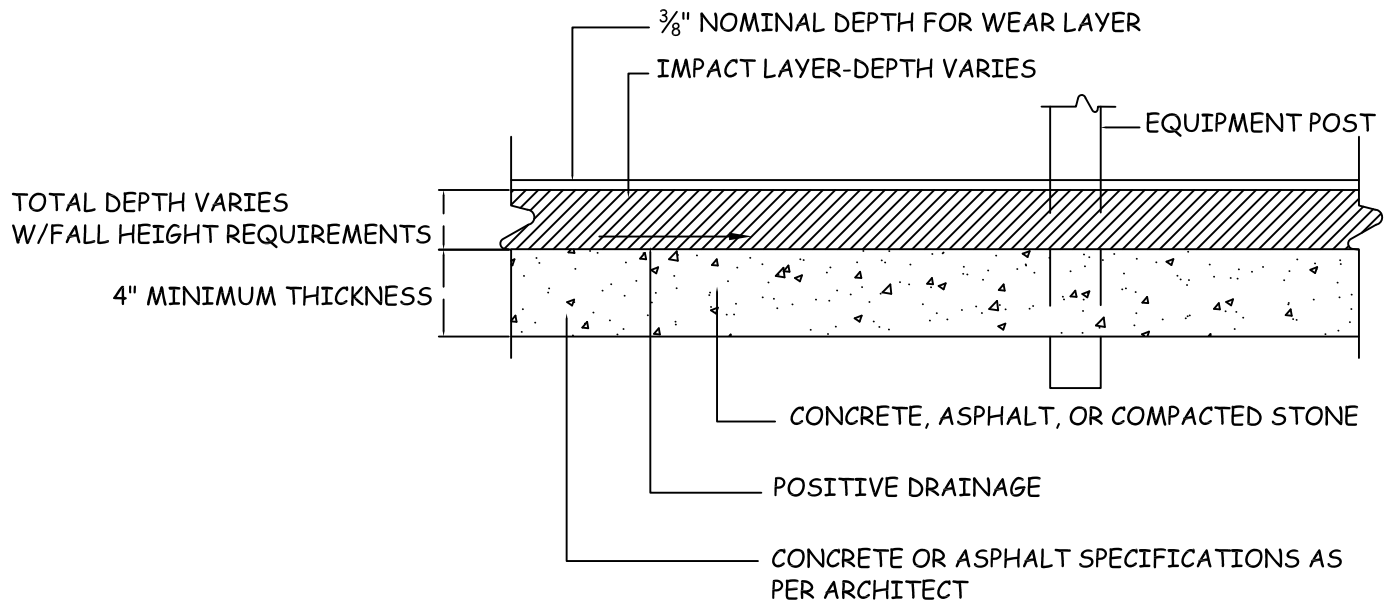

NO FAULT SAFETY SURFACE
DETAIL SHEET "D"
NO FAULT SAFETY SURFACE AROUND
EQUIPMENT POST

NOT TO SCALE

DISCLAIMER:

No Fault Sport Group LLC reserves the right to modify these edge details at anytime. It is the responsibility of the owner/architect/general contractor to verify the validity of these details.