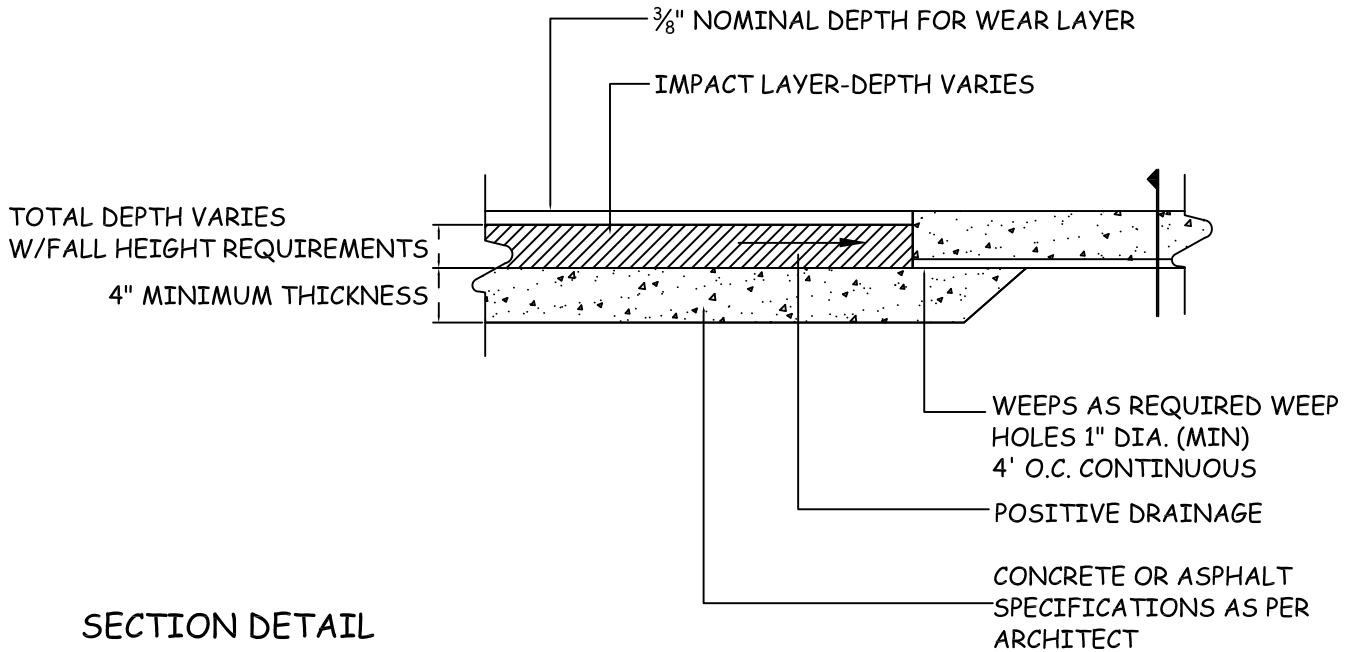

NO FAULT SAFETY SURFACE  
DETAIL SHEET "J"  
WEEPHOLE DETAIL

SECTION DETAIL

WEEPHOLE  
1" DIA. (MIN)

NOT TO SCALE

DISCLAIMER:

No Fault Sport Group LLC reserves the right to modify these edge details at anytime. It is the responsibility of the owner/architect/general contractor to verify the validity of these details.